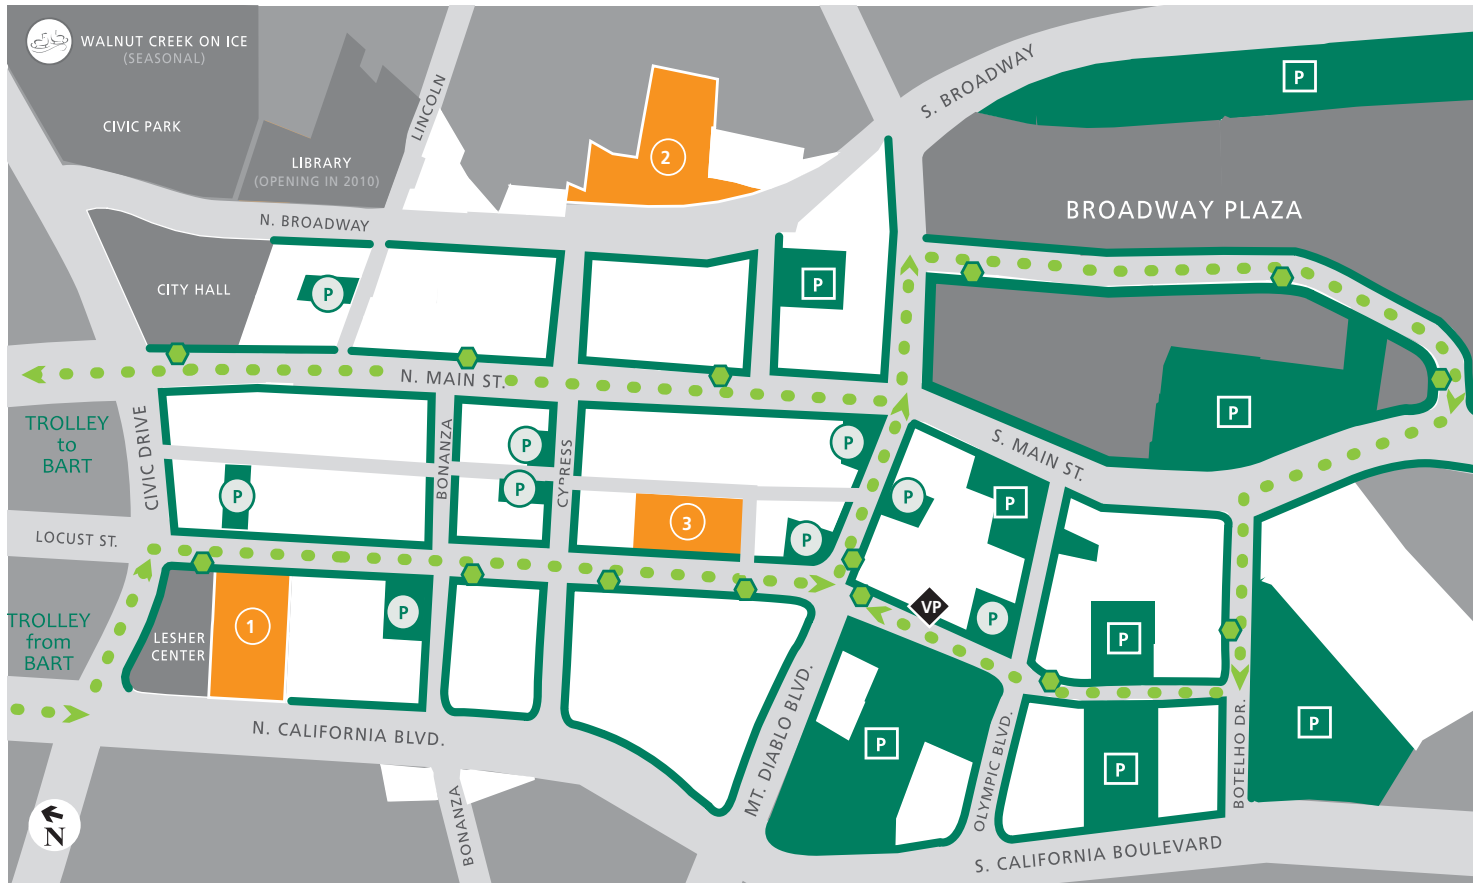

# WALNUT CREEK PARKING MAP

[www.walnut-creek.org](http://www.walnut-creek.org)  
[www.WCparking.org](http://www.WCparking.org)

## FREE TROLLEY

FREE TROLLEY (ROUTE 4)

FREE TROLLEY STOPS

## PARKING

CITY PARKING GARAGE

PRIVATE PARKING GARAGE

METERED PARKING LOT

\$1/HR PARKING METER ZONE

PUBLIC VALET PARKING

**1** **Locust Street Parking Garage**  
 1625 Locust Street  
 (Adjacent to the Leshler Center)

**2** **Broadway Parking Garage**  
 1390 Broadway  
 (One block south of the Public Library)

**3** **South Locust Parking Garage**  
 1350 Locust Street  
 (Between Mt. Diablo Blvd. & Cypress Street)

GARAGES ARE OPEN: 24 hours/day, 7 days/week